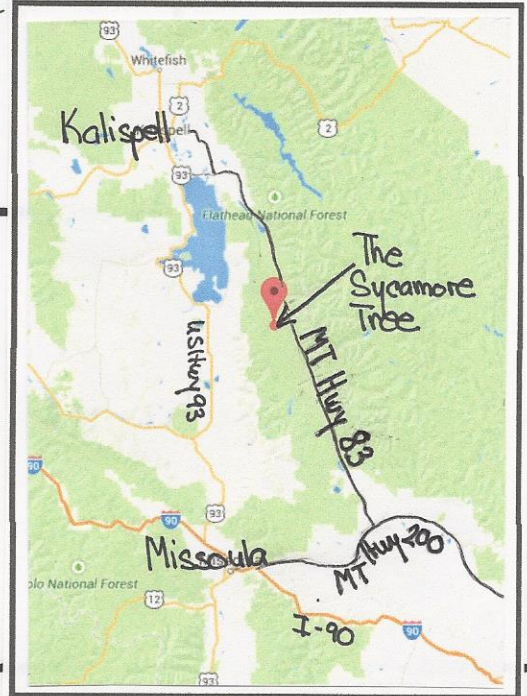

THE SYCAMORE TREE

CATHOLIC RETREAT CENTER

21592 Sycamore Tree Lane
Swan Lake, Montana 59911
406.754-2429
email@sycamoretree.org

TO FIND US:

1. On MT Hwy 83, between Milemarkers 53 and 54 is the turnoff to Piper Creek Road.
NOTE: the road is a graded dirt Forest Service road from this point onward. Check road conditions before traveling the road in winter.
2. Turn west onto Piper Creek Road.
3. Follow Piper Creek Road for about 1.7 miles to where the road forks.
4. Take the left fork onto Peck Lake Road. (Sign reads: Cold Creek Road 8 miles)
5. Follow Peck Lake Road for about 2.9 miles.
6. On the left, you will see a sign: Sycamore Tree Lane. Turn left here.
7. Follow Sycamore Tree Lane to the large gate for The Sycamore Tree. Please park outside the gate unless handicapped accessibility is needed.