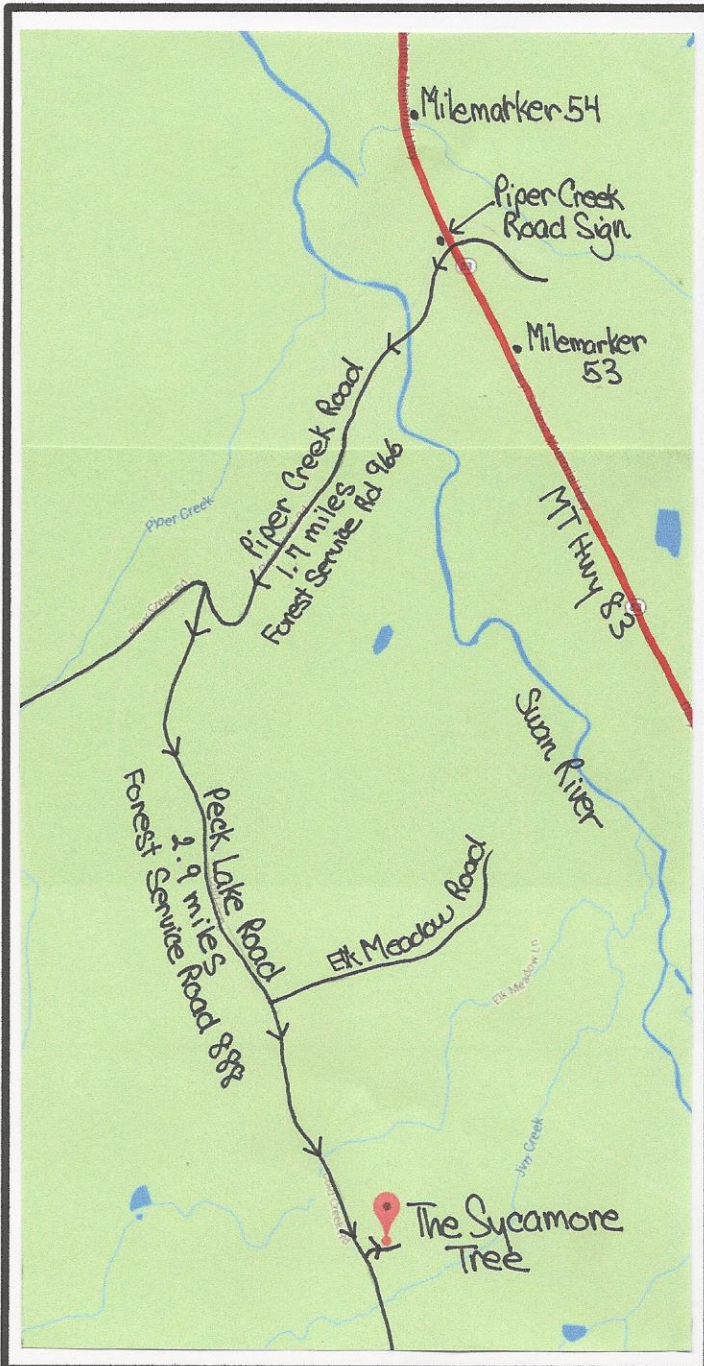

THE SYCAMORE TREE

CATHOLIC RETREAT CENTER

21592 Sycamore Tree Lane
Swan Lake, Montana 59911
406.754-2429
email@sycamoretree.org

TO FIND US:

1. On MT Hwy 83, between Milemarkers 53 and 54 is the turnoff to Piper Creek Road.
NOTE: the road is a graded dirt Forest Service road from this point onward. Check road conditions before traveling the road in winter.
2. Turn west onto Piper Creek Road.
3. Follow Piper Creek Road for about 1.7 miles to where the road forks.
4. Take the left fork onto Peck Lake Road. (Sign reads: Cold Creek Road 8 miles)
5. Follow Peck Lake Road for about 2.9 miles.
6. On the left, you will see a sign: Sycamore Tree Lane. Turn left here.
7. Follow Sycamore Tree Lane to the large gate for The Sycamore Tree. Please park outside the gate unless handicapped accessibility is needed.